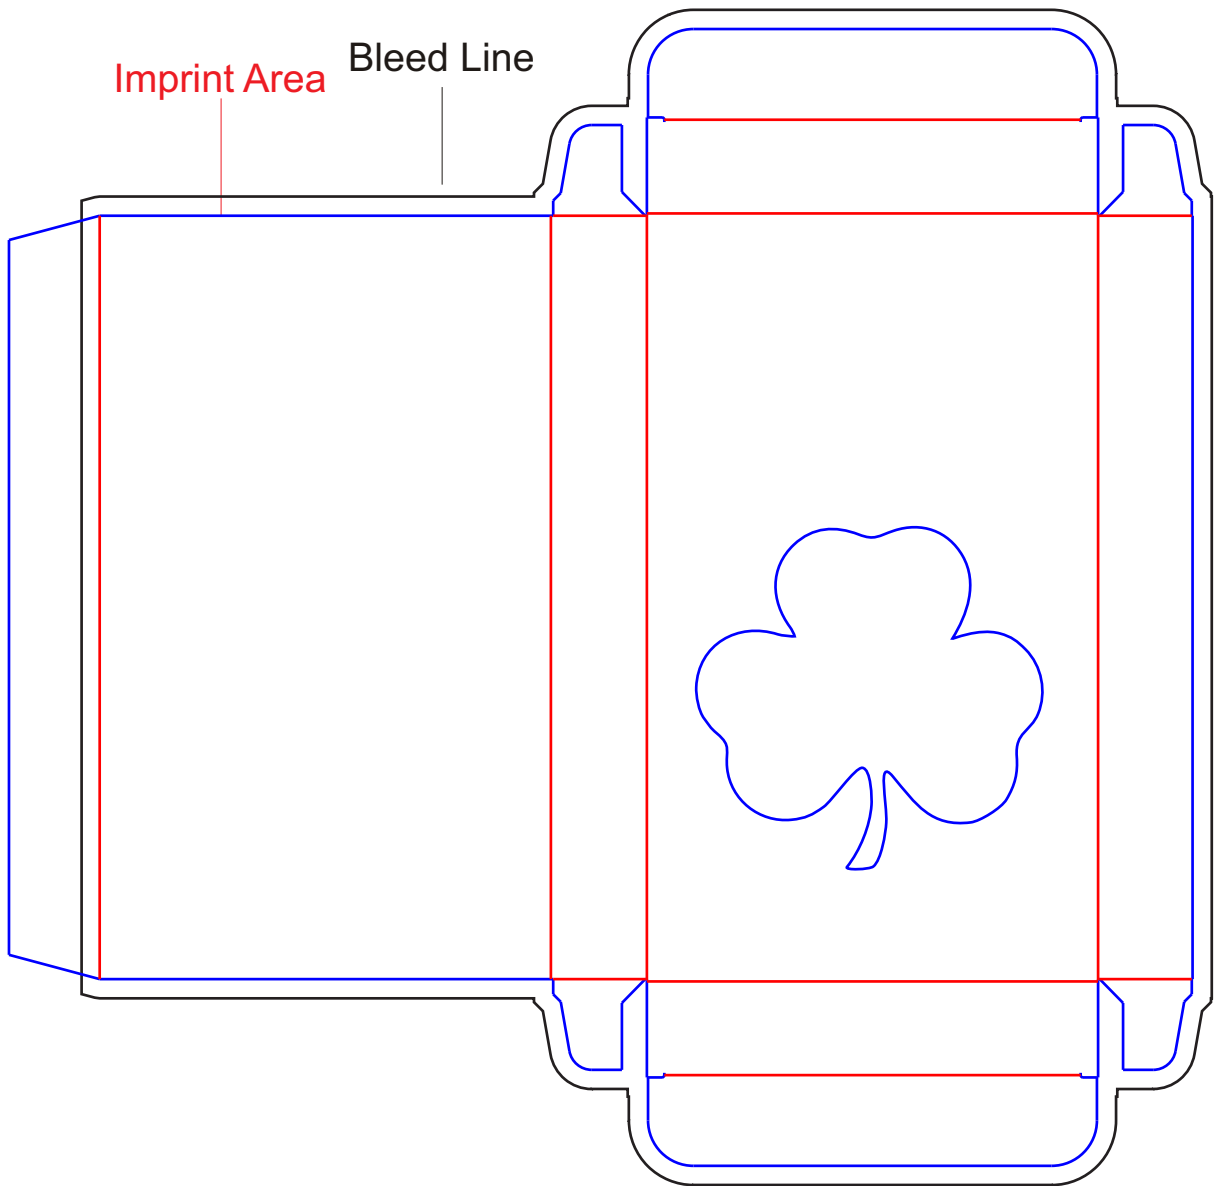

1DCK

SMALL WINDOW BOX

SHAMROCK WINDOW

- Red Layout Lines Do NOT Print.

Actual Size (100%)