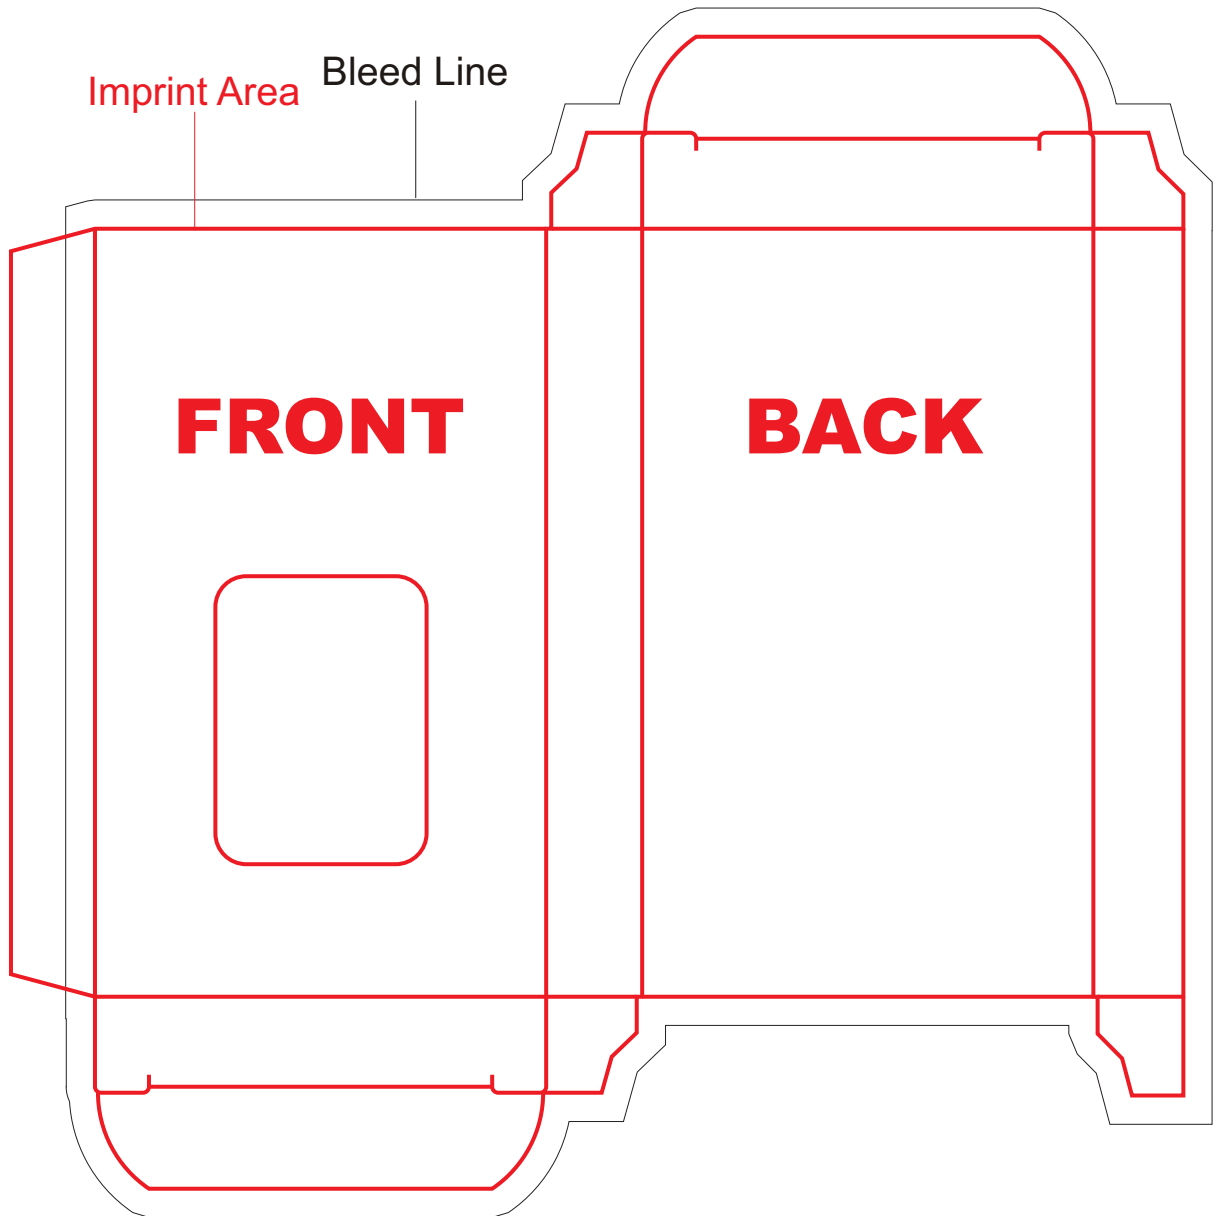

1CBB

SMALL WINDOW BOX

SQUARE WINDOW

- Red Layout Lines Do NOT Print.

Actual Size (100%)