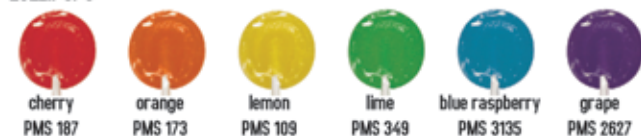

CHOCOLATE COVERED SUNFLOWER SEEDS (gummies®)

CHOCOLATE BUTTONS

SIXLETS® (candy coated chocolate)

JELLY BEANS

GOURMET JELLY BEANS

FRESH GEMS MINTS

GUMMY BEARS

FOIL WRAPPERS

LICORICE

FOIL WRAPPED HARD CANDY

ROCK CANDY

NONPAREIL SPRINKLES

LOLLIPOPS

PMS numbers are approximate. Some variation by manufacturer is possible. For illustration purposes only.